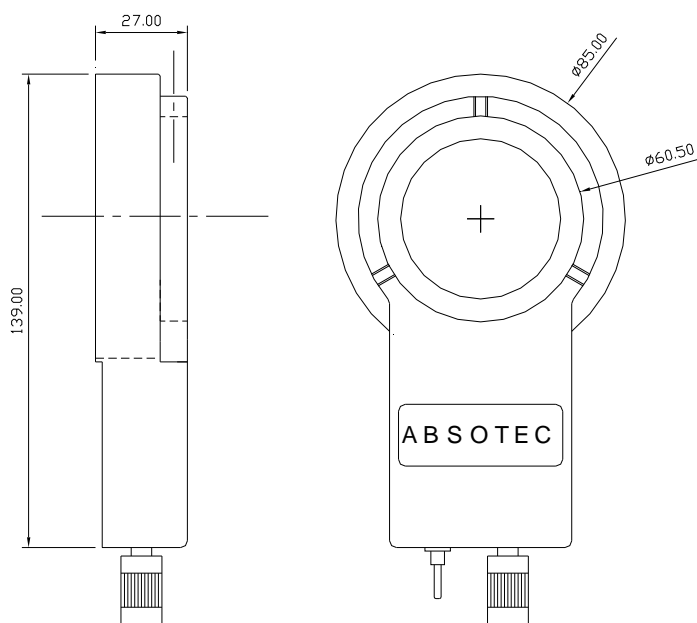

Specification:

Electrical

Input voltage : AC 100 ~ 240V

Power consumption : Max <4W

Brightness : ~23,000 lux (height 100mm)

Contact

**Green
Innotec**

Green Innotec Co., Ltd.

99/140 Moo11, Rachadewa, Bangplee

Samutprakarn 10540 Thailand

Tel: +66 (0) 2178 2553

Fax: +66 (0) 25326102

Email: info@greeninnotec.com

www.greeninnotec.com

Mechanical Specification.

Inner diameter : \varnothing 60.5mm
Outer diameter : \varnothing 76mm
Height : 27mm